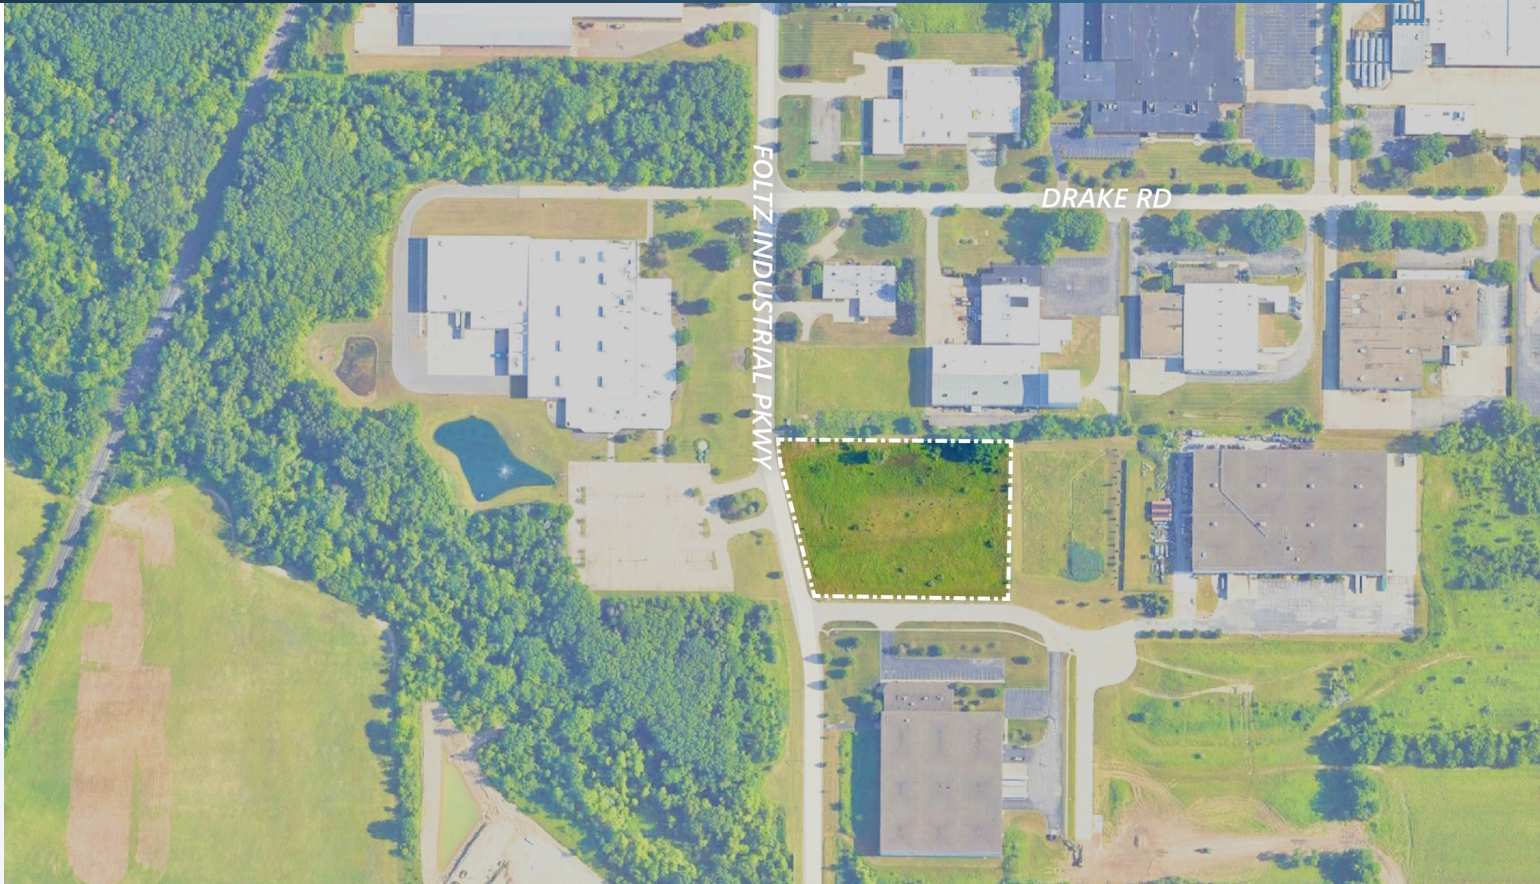

STRONGSVILLE

INDUSTRIAL PARK

STELFAST PKWY
STRONGSVILLE, OH

PROPERTY OVERVIEW

- + +/- 3.17 Acres
- + Close Proximity to Interstate - 71
- + Easy Highway Access
- + High Visibility
- + Utilities Available to the Site

STRONGSVILLE

INDUSTRIAL PARK

STELFAST PKWY
STRONGSVILLE, OH

PROPERTY OVERVIEW

- + +/- 11.51 Acres
- + Close Proximity to Interstate - 71
- + Easy Highway Access
- + High Visibility
- + Utilities Available to the Site