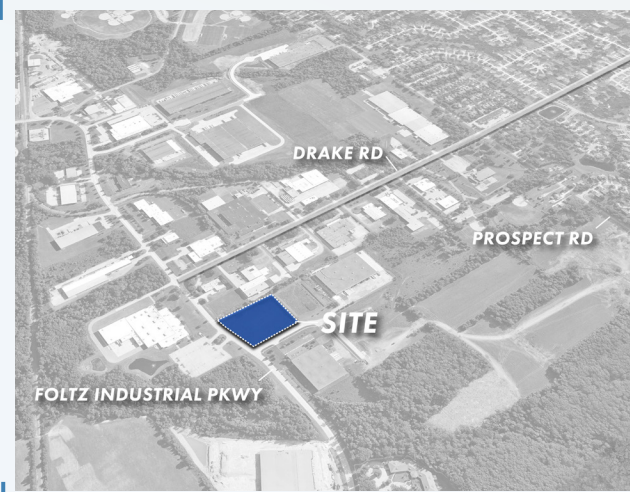

STRONGSVILLE

INDUSTRIAL PARK

STELFAST PKWY
STRONGSVILLE, OH

PROPERTY OVERVIEW

- + +/- 3.17 Acres
- + Close Proximity to Interstate - 71
- + Easy Highway Access
- + High Visibility
- + Utilities Available to the Site

STRONGSVILLE

INDUSTRIAL PARK

STELFAST PKWY
STRONGSVILLE, OH

PROPERTY OVERVIEW

- + +/- 11.51 Acres
- + Close Proximity to Interstate - 71
- + Easy Highway Access
- + High Visibility
- + Utilities Available to the Site