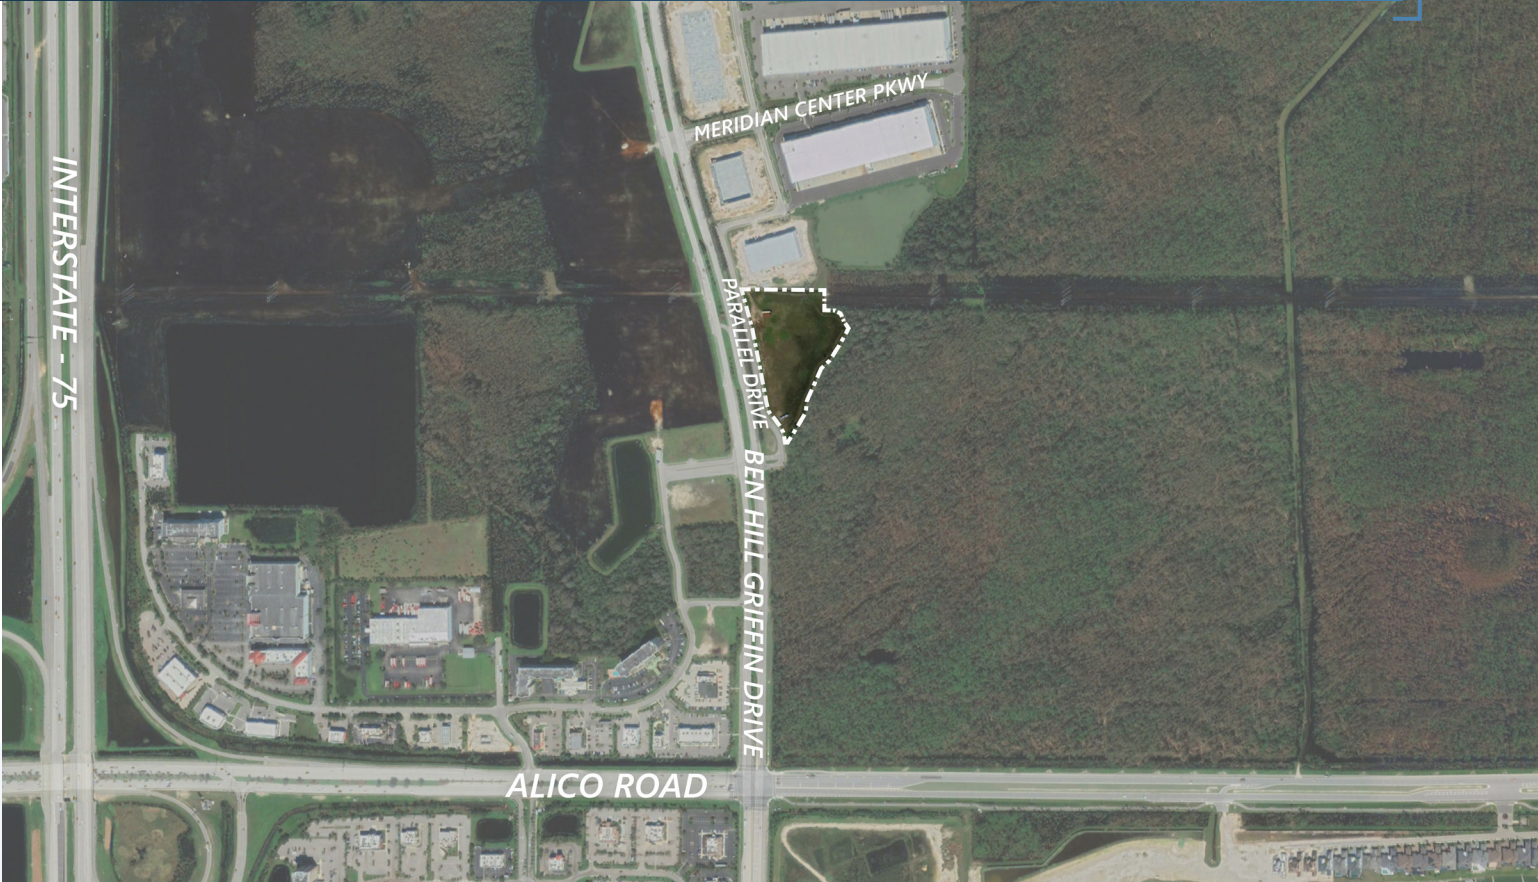

# FLORIDA - MERIDIAN

SITE E

PARALLEL DRIVE  
FORT MYERS, FL

## PROPERTY OVERVIEW

- + +/- 6.05 Acres
- + Close Proximity to Route I-75, ALICO ROAD
- + Easy Highway Access
- + High Visibility
- + Utilities Available to the Site